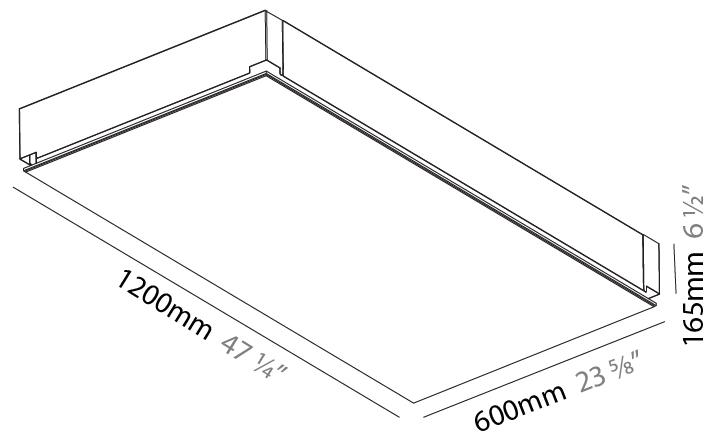

GENERAL

Series: Pi2
Subseries: Pi2 Whiteline
Brand: Prolicht
Division: Architectural
Mounting Type: Trimless
Mounting Location: Ceiling
Subcategory: Ambient

PHYSICAL

Shape: Rectangle
Length (mm): 1200
Length (in): 47 1/4
Width (mm): 600
Width (in): 23 5/8
Depth (mm): 165
Depth (in): 6 1/2
Ceiling Thickness (mm): 10 / 12.5 / 15 / 25 / 30
Ceiling Thickness (in): 3/8 or 1/2 or 9/16 or 1 or 1 3/16
Min. Recessing Depth (mm): 180
Min. Recessing Depth (in): 7 1/16
Light Distribution: Direct
Weight (kg): 22.217
Weight (lbs): 48.88
Diffuser: PMMA - Opal
Fixture Material: Extruded Aluminum / Steel
Cut-out Measurements: 1235mm / 48 5/8" x 635mm / 25"
Upon Request: Unique Sizes Unique Ceiling Thickness Unique Mounting Depth Spot Inserts

ELECTRICAL

Lamp Type: LED (Zhaga Standard)
Input Wattage (W): 110
Total Output Wattage (W): 92
Dimming: [Tri-Mode (Non-Dimming and Phase Dimming (120Vac only) and 0-10V Dimming)](#)
Driver Included: Yes
Driver Location: Integrated
Driver Type: Constant Current - Universal
Driver Class: Class 2
Input Voltage (V): 120 - 277
Constant Current (MA): 350

LED

[Color Temperature (*K): 3000 / 3500 / 4000](#)
Max. Delivered Lumen (lm): 8690 / 8830 / 9010
CRI: >80 CRI
Efficiency (%): 0.651
Lamp Life (hrs): 50000
Upon Request: RGB Tunable White Special Color Temperature CRI90

OPTICAL

RATINGS AND CERTIFICATIONS

Certified By: Certified for North American Standards
IP rating: IP20

180mm 7 1/8"
1235mm x 635mm 48 5/8" x 25"
10 | 12 1/2 | 15 | 25 | 30mm
3/8" | 1/2" | 9/16" | 1" | 1 3/16"