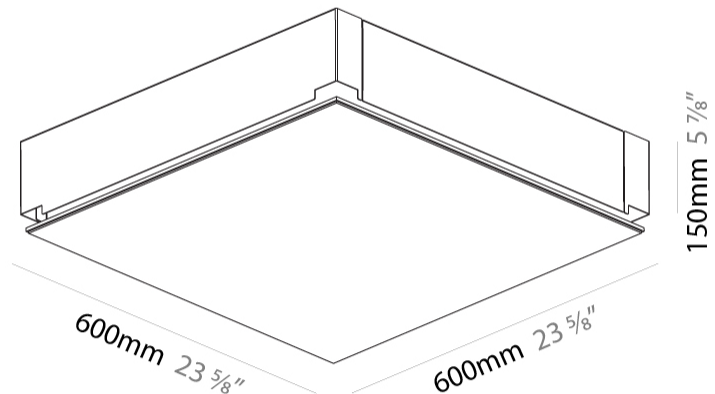

PHYSICAL

Shape: Square
Length (mm): 600
Length (in): 23 5/8
Width (mm): 600
Width (in): 23 5/8
Height (mm): 150
Height (in): 5 7/8
Ceiling Thickness (mm): 10 / 12.5 / 15 / 25 / 30
Ceiling Thickness (in): 3/8 or 1/2 or 9/16 or 1 or 1 3/16
Min. Recessing Depth (mm): 180
Min. Recessing Depth (in): 7 1/16
Light Distribution: Direct
Diffuser: PMMA - Opal
Fixture Finish: SSR / BKV / CWI / CRY / HAB / LAG / UFT / ITA / RUA / RUR / MIC / FTG / MYG / TWT / LOD / PUS / FRO / FUP / KIA / POP / BLS / SPG / MEY / GOH / GUM / CHC / COM / ABZ / JAG / OBR / MOS / ROR
Fixture Material: Aluminum
Cut-out Measurements: 635mm / 25" x 635mm / 25"
Upon Request: Unique Sizes Unique Ceiling Thickness Unique Mounting Depth Spot Inserts

ELECTRICAL

Lamp Type: LED (Zhaga Standard)
Input Wattage (W): 55
Total Output Wattage (W): 46
Dimming: Tri-Mode (Non-Dimming and Phase Dimming (120Vac only) and 0-10V Dimming)
Driver Included: Yes
Driver Location: Integrated
Driver Type: Constant Current - Universal
Driver Class: Class 2
Input Voltage (V): 120 - 277
Constant Current (MA): 350

LED

Color Temperature (°K): 3000 / 3500 / 4000
Max. Delivered Lumen (lm): 4350 / 4410 / 4500
CRI: >80 CRI
Efficiency (%): 65% (5mm Perspex)|65.10%
Lamp Life (hrs): 50000
Upon Request: RGB-W Tunable White Special Color Temperature CRI90

OPTICAL

RATINGS AND CERTIFICATIONS

Certified By: Certified for North American Standards
IP rating: IP20